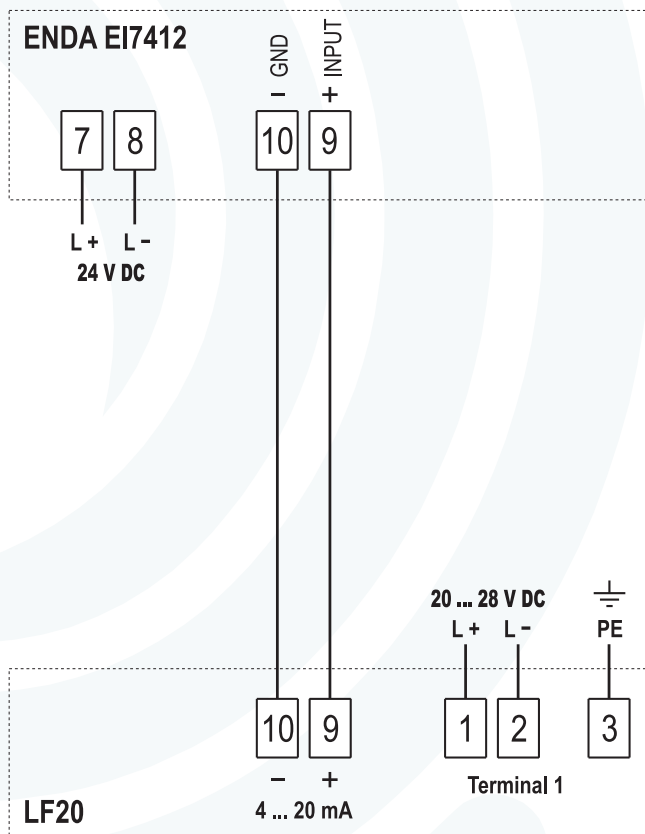

Examples of circuit diagrams with LF20

Image EI7412

Electrical connection 24 V DC

Electrical connection 230 V AC

Examples of circuit diagrams with MOLOSwave

Image EI7412

Electrical connection 24 V DC

Electrical connection 230 V AC