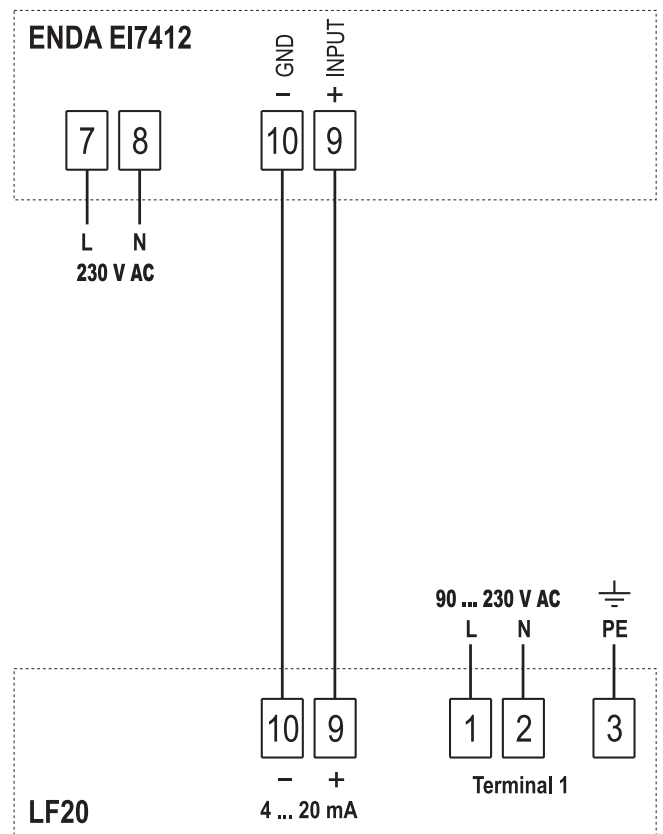

Examples of circuit diagrams with LF20

Image EI7412

Electrical connection 24 V DC

Electrical connection 230 V AC

Examples of circuit diagrams with MOLOSwave

Image EI7412

Electrical connection 24 V DC

Electrical connection 230 V AC