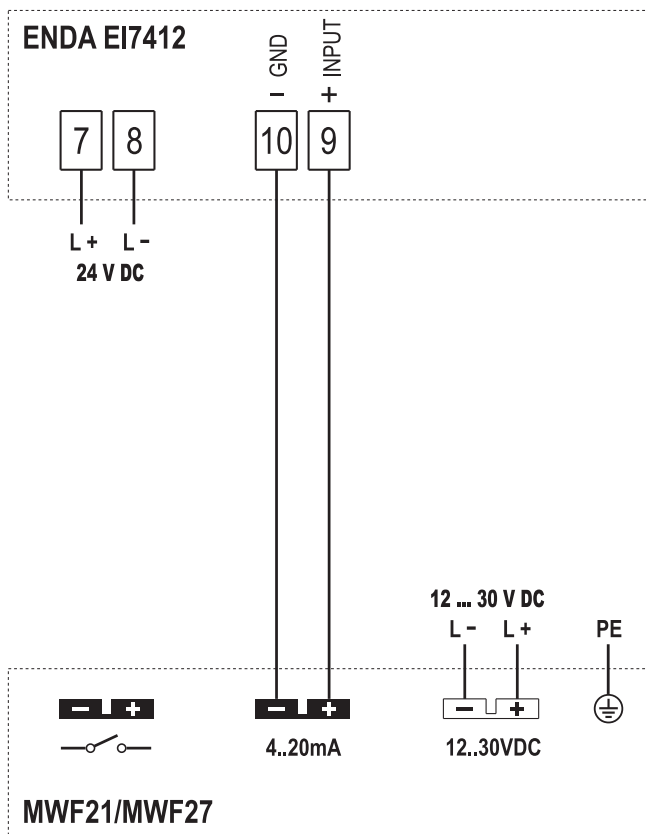

Examples of circuit diagrams with LF20

Image EI7412

Electrical connection 24 V DC

Electrical connection 230 V AC

Examples of circuit diagrams with MOLOSwave

Image EI7412

Electrical connection 24 V DC

Electrical connection 230 V AC