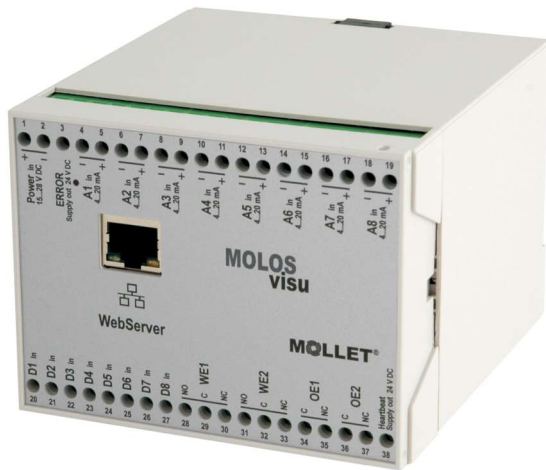

## Bulk solids handling

Pressure device

**MOLOS**  
pressdec

**15**

Microwave flow sensor

**MOLOS**  
flow

**16**

Pinch valves

**MOLOS**  
valve

**17**

**Advantages of visualization systems:**

- Clearly arranged indication of actual filling levels
- Easy evaluation of the 4-20 mA output signal without process control
- Availability of filling levels on any computer with internet connection
- Simple installation and parameterisation
- VA-EI ... delivered finally parameterised

**Visualization of continuously measured filling levels.**

VB20EA.CDR

**VB20EA**

Webserver for indication of 1-8 actual filling levels on any network-compatible computer and with digital in- and outputs

ENDA EI141.JPG

**VA-EI141**  
Digital level indication

ENDA EI7412.JPG

**VA-EI7412**  
Digital level indication with relay outputs